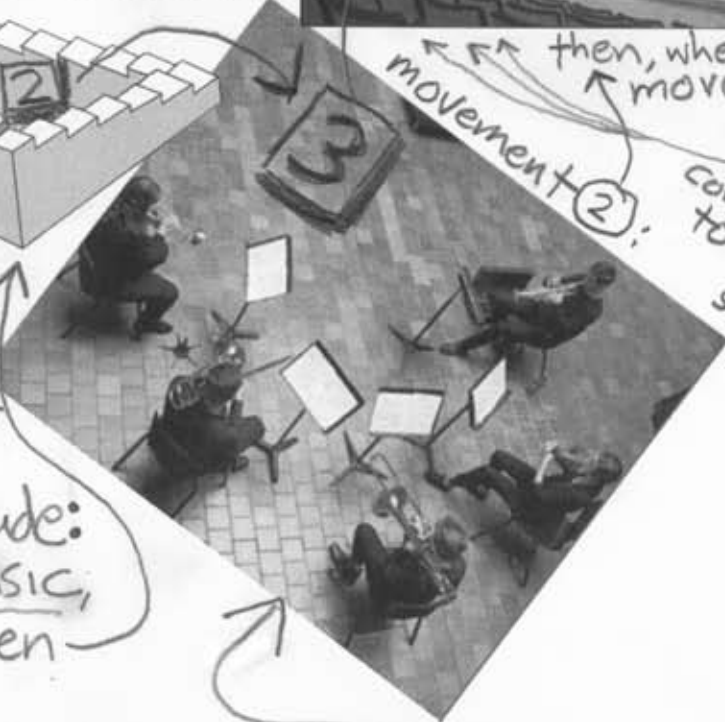

VOCAL JAZZ ENSEMBLE

a concert including 3 movements

SUNSET 7:20 pm

1 you begin here

main floor lobby

Queen's Park Circle enter

stand or sit

Box office (but this is a FREE show!)

Subway [planetarium destined to be demolished]

bridge to Philosophers Walk
movement 1 to the stairs*

7:30 pm: prelude: Elevator Music, then

*for special mobility: the elevator will transport you here to enjoy the stairwell music

Walter Hall (in the basement)

4 complete with intermission!

then, when the doors open: enter movement 3 enter Walter Hall general seating!

movement 2: continue down the stairs to Walt Hall Lobby: sit or wander!!